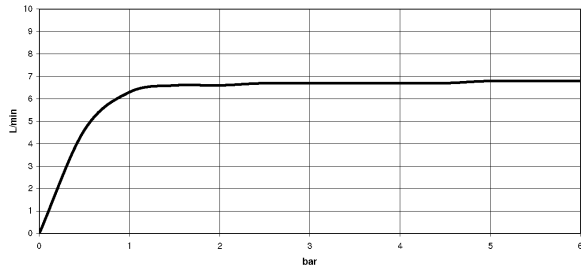

## Dimensional drawing

All dimensions in mm / inch = mm x 0,0394

Bathtub - CL.1

Hand shower set for deck-mounted tub installation - polished chrome

Article number: 27 702 980-00

### Flow rate chart