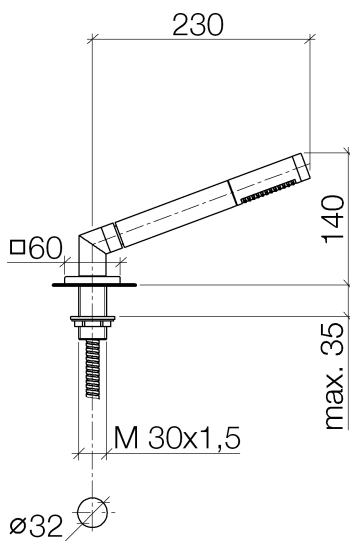

## Bathtub - CL.1

Hand shower set for deck-mounted tub installation - polished chrome

Article number: 27 702 980-00

- Standard spray mode
- Descaling system
- Flange 2-3/8" x 2-3/8"
- 1-1/4" hole diameter
- Metal shower hose 88-5/8" with anti-twist device
- Water flow rate limited to max. 1.8 gpm
- Subsequent shower hose replacement possible without removing the fitting due to two-part construction.
- Internal backflow preventer.

## Dimensional drawing

All dimensions in mm / inch = mm x 0,0394

Bathtub - CL.1

Hand shower set for deck-mounted tub installation - polished chrome

Article number: 27 702 980-00