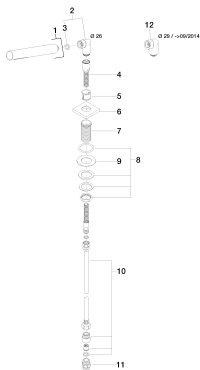

## Bathtub - CL.1

Hand shower set for deck-mounted tub installation - polished chrome

Article number: 27 702 980-00

- Standard spray mode
- Descaling system
- Flange 2-3/8" x 2-3/8"
- 1-1/4" hole diameter
- Metal shower hose 88-5/8" with anti-twist device
- Water flow rate limited to max. 1.8 gpm
- Subsequent shower hose replacement possible without removing the fitting due to two-part construction.
- Internal backflow preventer.

## Dimensional drawing

All dimensions in mm / inch = mm x 0,0394

Bathtub - CL.1

Hand shower set for deck-mounted tub installation - polished chrome

Article number: 27 702 980-00

### Flow rate chart

### Spare parts list

Number	Item Number	Designation	Number of units
--------	-------------	-------------	-----------------